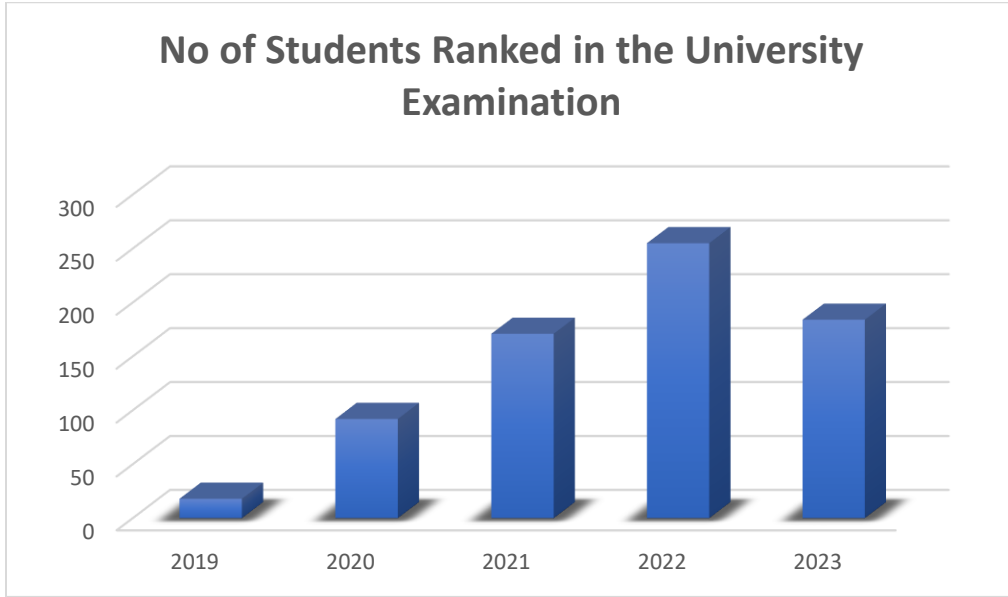

KATWA COLLEGE

(Affiliated to the University of Burdwan)

Principal's Office,

P.O.: Katwa, Dist.: Purba Bardhaman, West Bengal, PIN: 713 130, India.

Mobile: +918101078393

॥ विद्यया विन्दतेऽमृतम् ॥

Year	No of Students Ranked in the University Examination
2019	18
2020	92
2021	171
2022	255
2023	184

Signature of the IQAC Coordinator

Coordinator
IQAC
Katwa College

Signature of the Principal

Principal
Katwa College