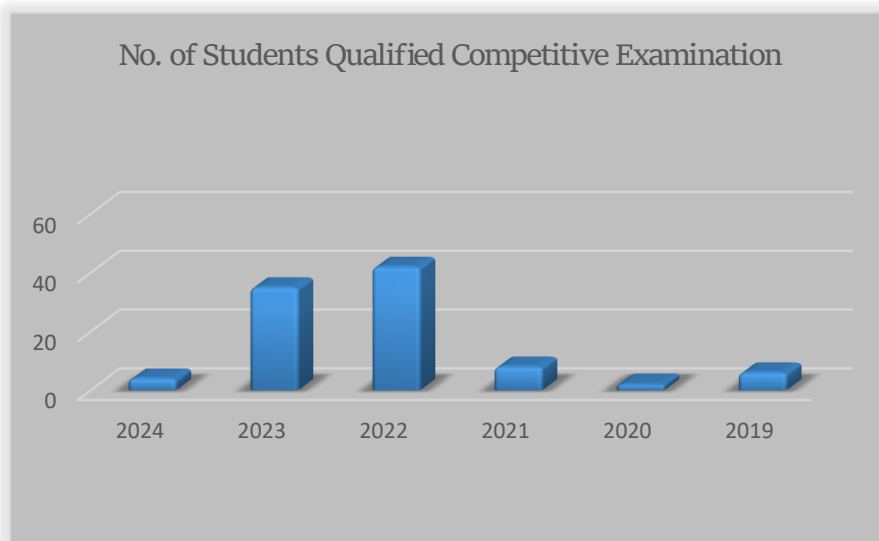

KATWA COLLEGE

(Affiliated to the University of Burdwan)

Principal's Office,

P.O.: Katwa, Dist.: Purba Bardhaman, West Bengal, PIN: 713 130, India.

Mobile: +918101078393

॥ विद्यया विन्दतेऽमृतम् ॥

2021	Avijit Bhakta	NET	WB02601727
	Shyam Sundar Saha	NET	WB02601310
	Anwesa Mondal	NET	WB02700065
	Tanusri Guin	NET	WB02700102
	Debasish Saha	NET-JRF, JEST,GATE	
	Nilesh Mukherjee	JAM	
	Kushal Halder	JAM	
	Shantanu Ghosh	GATE	
2020	Avijit Bhakta	GATE	CY20S24034144
	Sayon Das	JAM	
2019	Anish Kr Majumder	GATE	CY19S14035007
	Anish Kr Majumder	CSIR-UGC NET	131684
	Sukanta Saha	NET	122624
	Anuradha Saha	NET	UP1805202029
	Mir Nadim Sarfaraj	NET-JRF	
	Basanta Sarkar	CSIR-UGC NET JRF	

Signature of the IQAC Coordinator

Coordinator
IQAC
Katwa College

Signature of the Principal

Principal
Katwa College