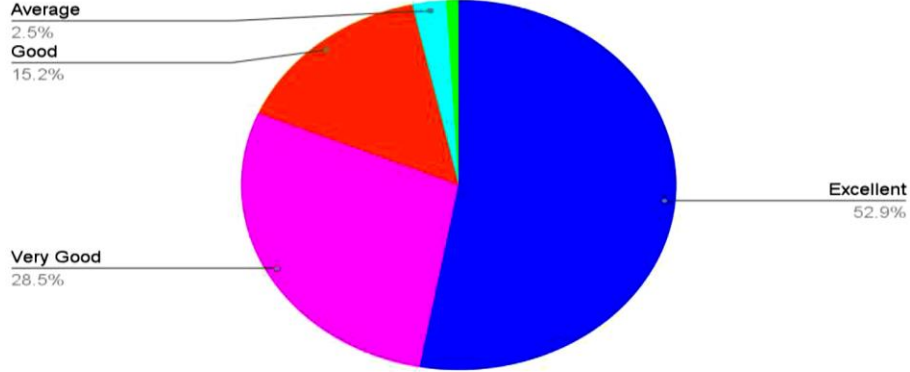

KATWA COLLEGE

(Affiliated to the University of Burdwan)

Principal's Office,

P.O.: Katwa, Dist.: Purba Bardhaman, West Bengal, PIN: 713 130, India.

Mobile: +918101078393

॥ विद्यया विन्दतेऽमृतम् ॥

How do you rate the size of the syllabus in terms of load as a student?