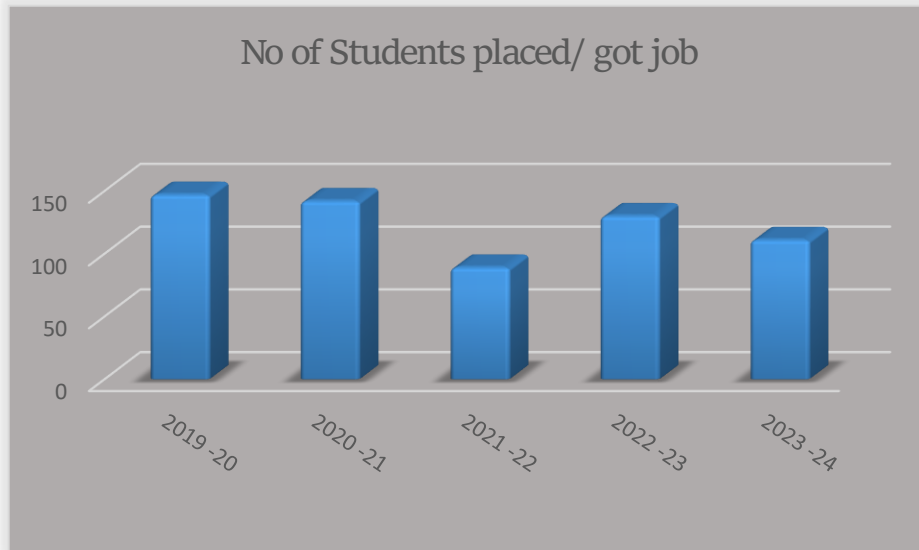

Mobile: +918101078393

॥ विद्यया विन्दतेऽमृतम् ॥

Placement and employability

Year	No of Students
2019 -20	147
2020 -21	142
2021 -22	89
2022 -23	130
2023 -24	111

Signature of the IQAC Coordinator

Coordinator
IQAC
Katwa College