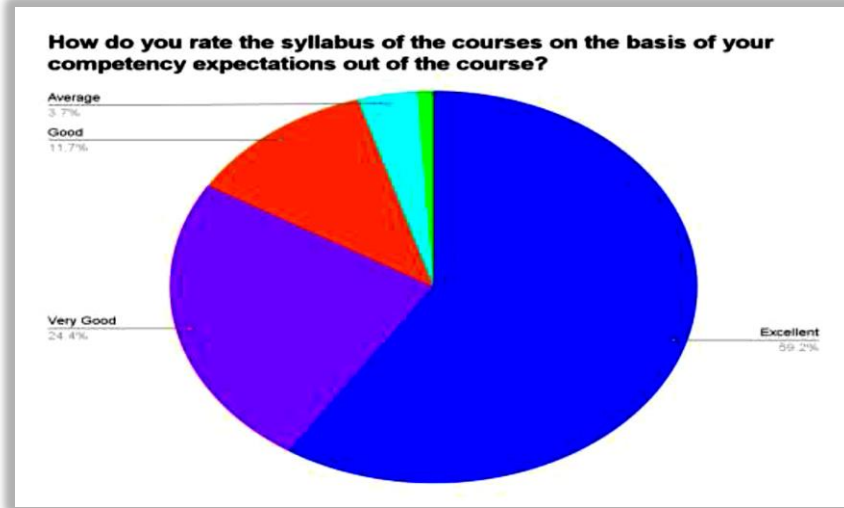

KATWA COLLEGE

(Affiliated to the University of Burdwan)

Principal's Office,

P.O.: Katwa, Dist.: Purba Bardhaman, West Bengal, PIN: 713 130, India.

Mobile: +918101078393

॥ विद्यया विन्दतेऽमृतम् ॥

Student Feedback 2022-23

Signature of the IQAC Coordinator

Coordinator
IQAC
Katwa College

Signature of the Principal

Principal
Katwa College