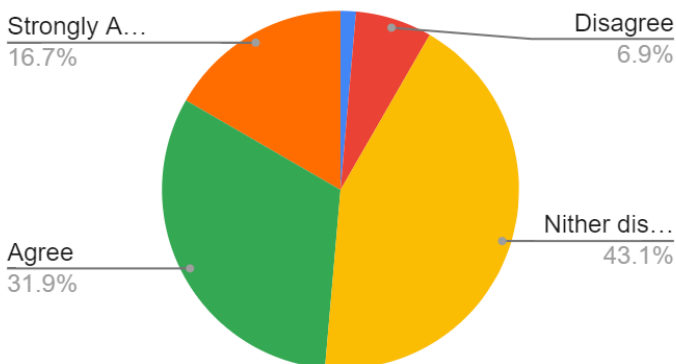

Q10. Does the course have sufficient practical content?